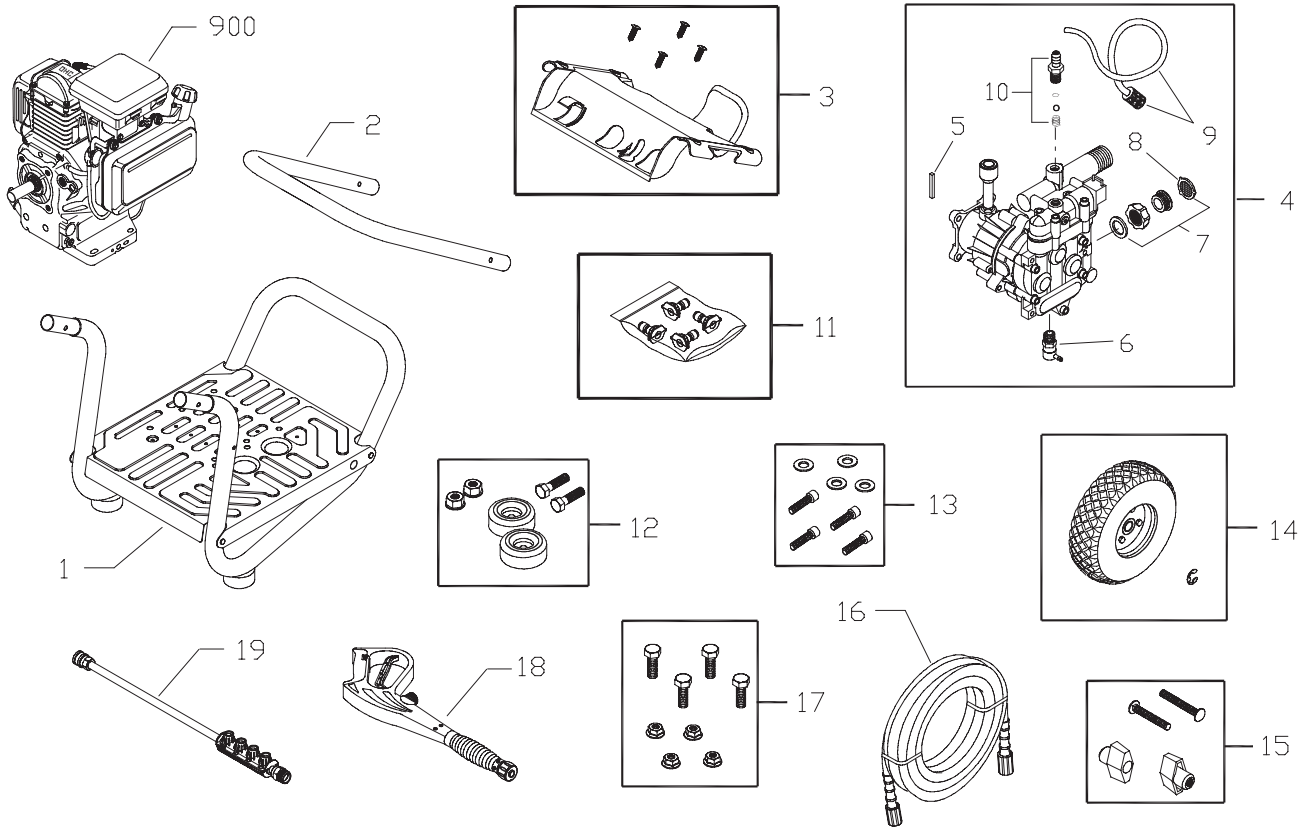

BRIGGS & STRATTON POWER PRODUCTS GROUP, LLC
JEFFERSON, WISCONSIN, U.S.A.

Manual No. 197147A Revision C (04/30/2008)

EXPLODED VIEW AND PARTS LIST - MAIN UNIT

Item	Part #	Description
1	197174GS	BASE, w/Mounts
2	B194567GS	HANDLE
3	197148GS	ASSY, Billboard w/Clips
	195964GS	Clips, Tree
4	198347GS	ASSY, Pump
5	23139DGS	Key
6	194298GS	Valve, Thermal Relief
7	190670GS	Kit, Water Inlet
8	B2384GS	Filter, Inlet
9	189971GS	Kit, Chemical Hose
10	190593GS	Kit, Chemical Injection
11	196020GS	KIT, Nozzles
	198841GS	Nozzle, Plastic, Soap
	195983NGS	Nozzle, QC, Red
	195983PGS	Nozzle, QC, Yellow
	195983RGS	Nozzle, QC, White
12	192310GS	KIT, Vibration Mount
13	192131GS	KIT, Pump Mounting Hardware
14	194509GS	KIT, Wheel
	191265GS	E-Ring

Item	Part #	Description
15	B2203GS	KIT, Handle Hardware
16	196006GS	HOSE
17	192318GS	KIT, Engine Mounting Hardware
18	199117GS	GUN
19	192199GS	EXTENSION, w/Nozzle Holder
900	§	ENGINE

Items Not Illustrated: